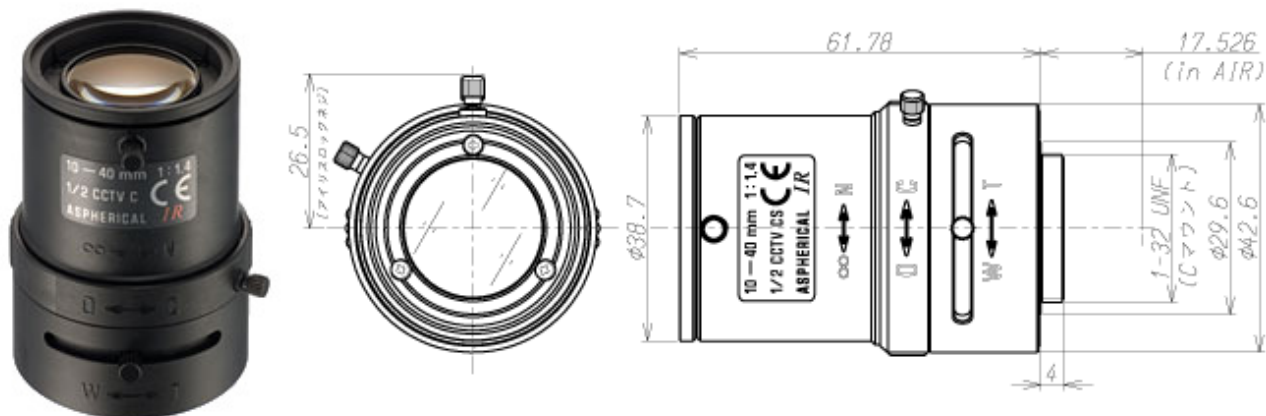

CCTV Lenses/Model : 12VM1040ASIR

[Close](#)

[CCTV Lenses](#)

12VM1040ASIR

SPECIFICATIONS

| | | 12VM1040ASIR |
|--|----------------|--|
| Imager Size | | 1/2 |
| Mount Type | | C |
| Focal Length | | 10 - 40mm |
| Aperture Range | | 1.4 - Close |
| Angle of View (Horizontal x Vertical) | 1/2 | Wide 37.5° x 27.5° Tele 9.2° x 7.0° |
| | 1/3 | Wide 27.5° x 20.4° Tele 7.0° x 5.2° |
| | Focusing Range | 0.5m - ∞ |
| | Operation | Focus Manual with Lock Zoom Manual with Lock Iris Manual with Lock |
| Filter Size | | - |
| Back Focus(in air) | | Wide 12.376 - Tele 18.812mm |
| Operating Voltage | | - |

Weight

77g

Operating Temperature

-20°C - +60°C

Download

You can download the specifications.

[▶ Download Specifications](#)

[Terms of Use](#)