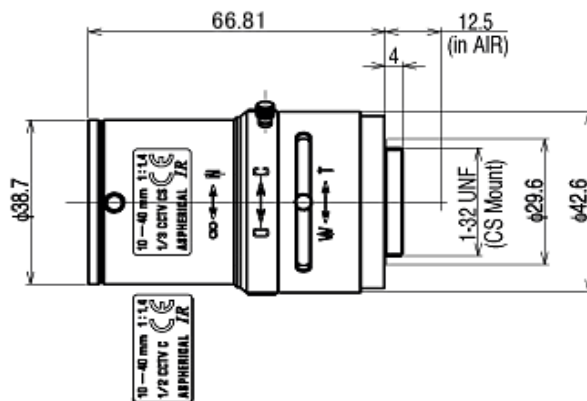

### SPECIFICATIONS

		13VM1040ASIR	
Imager Size		1/3	
Mount Type		CS	
Focal Length		10 - 40mm	
Aperture Range		1.4 - Close	
Angle of View (Horizontal x Vertical)	1/3	Wide	37.5° x 27.5°
		Tele	9.2° x 7.0°
	1/4	Wide	27.5° x 20.4°
		Tele	7.0° x 5.2°
Focusing Range		0.5m - ∞	
Operation	Focus	Manual with Lock	
	Zoom	Manual with Lock	
	Iris	Manual with Lock	
Filter Size		-	
Back Focus(in air)		Wide 12.376 - Tele 18.812mm	
Operating Voltage		-	
Weight		38g	
Operating Temperature		-20°C - +60°C	