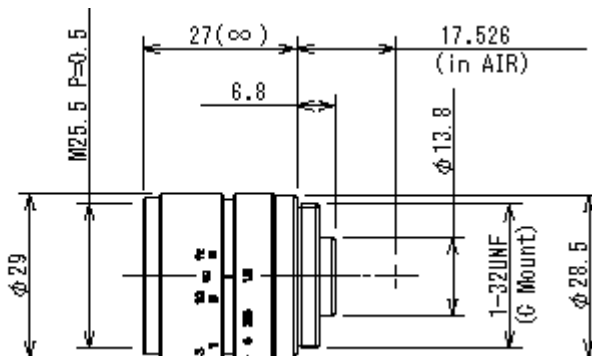

CCTV Lenses/Model : 25HA

Close

CCTV Lenses

25HA

SPECIFICATIONS

		25HA
Imager Size		2/3
Mount Type		C
Focal Length		12mm
Aperture Range		1.8 - 16
Angle of View (Horizontal x Vertical)	2/3	40.9° x 30.9°
	1/2	30.0° x 22.4°
	1/3	22.4° x 16.6°
TV Distortion		-
Focusing Range		0.26m - ∞
Operation	Focus	Manual
	Iris	Manual
Filter Size		M25.5 P=0.5mm
Back Focus(in air)		11.03mm
Weight		40g
Operating Temperature		-10°C - +45°C