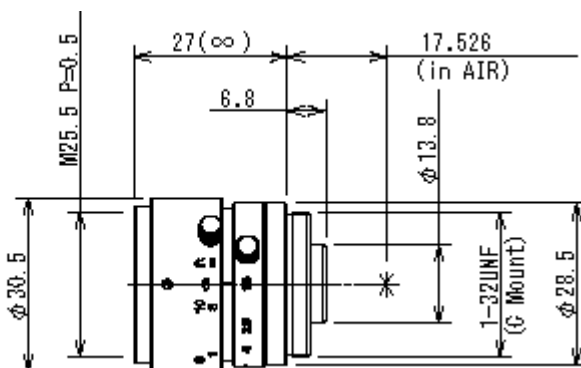

CCTV Lenses/Model : 25HB

[Close](#)

[CCTV Lenses](#)

25HB

SPECIFICATIONS

		25HB
Imager Size		2/3
Mount Type		C
Focal Length		12mm
Aperture Range		1.8 - 16
Angle of View (Horizontal x Vertical)	2/3	40.9° x 30.9°
	1/2	30.0° x 22.4°
	1/3	22.4° x 16.6°
TV Distortion		-
Focusing Range		0.26m - ∞
Operation	Focus	Manual with Lock
	Iris	Manual with Lock
Filter Size		M25.5 P=0.5mm
Back Focus(in air)		11.03mm
Weight		46g
Operating Temperature		-10°C - +45°C