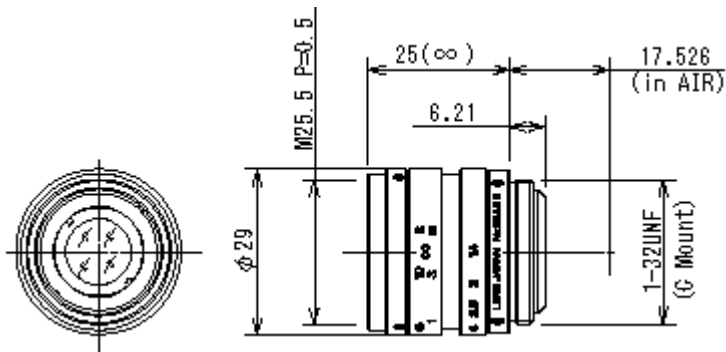

CCTV Lenses/Model : 17HD

[Close](#)

[CCTV Lenses](#)

17HD

SPECIFICATIONS

		17HD
Imager Size		2/3
Mount Type		C
Focal Length		16mm
Aperture Range		1.4 - 16
Angle of View (Horizontal x Vertical)	2/3	30.9° x 23.2°
	1/2	22.5° x 16.9°
	1/3	16.9° x 12.7°
TV Distortion		-
Focusing Range		0.29m - ∞
Operation	Focus	Manual
	Iris	Manual
Filter Size		M25.5 P=0.5mm
Back Focus(in air)		11.85mm
Weight		50g
Operating Temperature		-10°C - +50°C