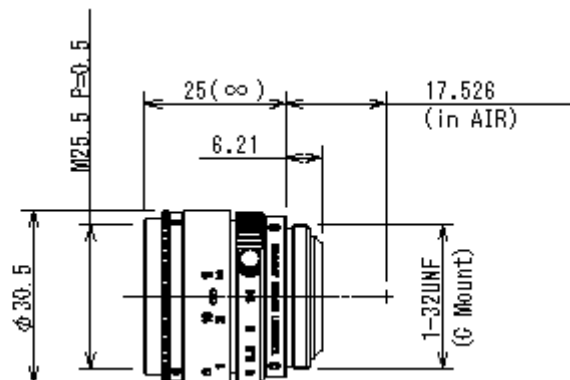

CCTV Lenses/Model : 17HF

[Close](#)

[CCTV Lenses](#)

17HF

SPECIFICATIONS

		17HF
Imager Size		2/3
Mount Type		C
Focal Length		16mm
Aperture Range		1.4 - 16
Angle of View (Horizontal x Vertical)	2/3	30.9° x 23.2°
	1/2	22.5° x 16.9°
	1/3	16.9° x 12.7°
TV Distortion		-
Focusing Range		0.29m - ∞
Operation	Focus	Manual with Lock
	Iris	Manual with Lock
Filter Size		M25.5 P=0.5mm
Back Focus(in air)		11.85mm
Weight		48g
Operating Temperature		-10°C - +50°C