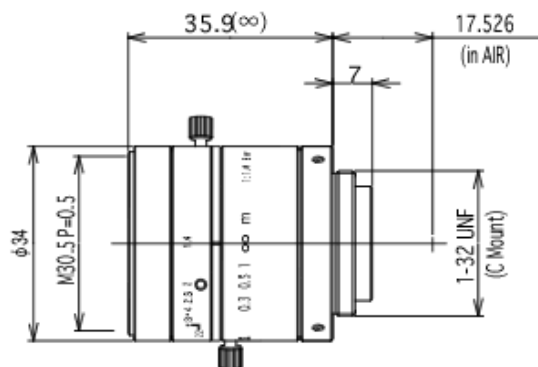

CCTV Lenses/Model : 23FM16SP

Close

[CCTV Lenses](#)

23FM16SP

SPECIFICATIONS

		23FM16SP
Imager Size		2/3
Mount Type		C
Focal Length		16mm
Aperture Range		1.4 - 22
Angle of View (Horizontal x Vertical)	2/3	30.9° x 23.4°
	1/2	22.7° x 17.1°
	1/3	17.1° x 12.9°
TV Distortion		Less than -0.1%
Focusing Range		0.15m - ∞
Operation	Focus	Manual with Lock
	Iris	Manual with Lock
Filter Size		M30.5 P=0.5mm
Back Focus(in air)		11.54mm
Weight		80g
Operating Temperature		-10°C - +60°C
Wiring Diagram		