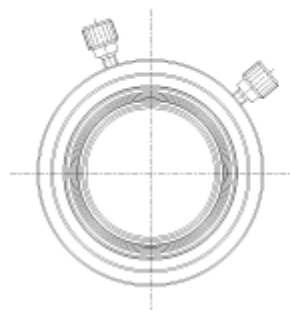

CCTV Lenses/Model : M118FM16

Close

CCTV Lenses

**M118FM16**

**SPECIFICATIONS**

		M118FM16
Imager Size		1/1.8
Mount Type		C
Focal Length		16mm
Aperture Range		1.4 - 16
Angle of View (Horizontal x Vertical)	1/1.8	25.9° x 19.5°
	1/2	22.8° x 17.1°
	1/3	17.1° x 12.9°
TV Distortion		Less than -0.7%
Focusing Range		0.1m - ∞
Operation	Focus	Manual with Lock
	Iris	Manual with Lock
Filter Size		M25.5 P=0.5mm
Back Focus(in air)		12.17mm
Weight		39g