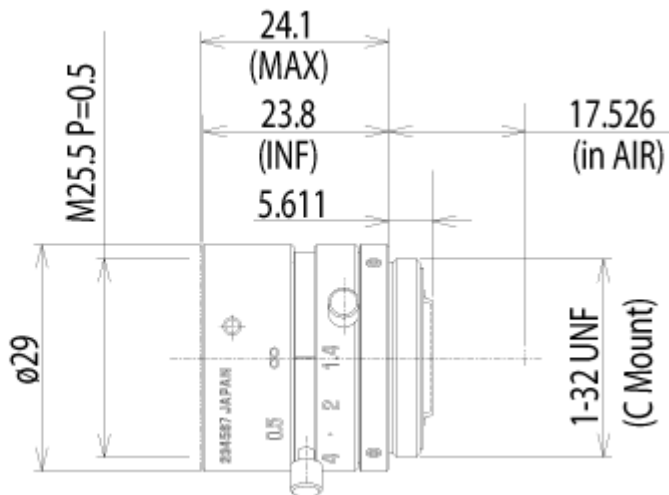

CCTV Lenses/Model : M118FM16

Close

CCTV Lenses

**M118FM16**

**SPECIFICATIONS**

		M118FM16
Imager Size		1/1.8
Mount Type		C
Focal Length		16mm
Aperture Range		1.4 - 16
Angle of View (Horizontal x Vertical)	1/1.8	25.9° x 19.5°
	1/2	22.8° x 17.1°
	1/3	17.1° x 12.9°
TV Distortion		Less than -0.7%
Focusing Range		0.1m - ∞
Operation	Focus	Manual with Lock
	Iris	Manual with Lock
Filter Size		M25.5 P=0.5mm
Back Focus(in air)		12.17mm
Weight		39g