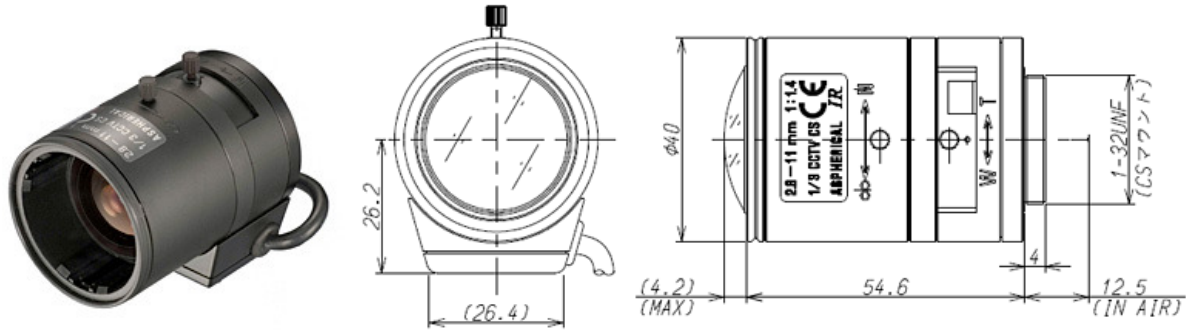

CCTV Lenses/Model : 13VG2811ASIR

Close

[CCTV Lenses](#)

13VG2811ASIR

SPECIFICATIONS

		13VG2811ASIR
Imager Size		1/3
Mount Type		CS
Focal Length		2.8 - 11mm
Aperture Range		1.4 - 360
Angle of View (Horizontal x Vertical)	1/3	Wide 97.4° x 72.4°
		Tele 26.2° x 19.7°
	1/4	Wide 72.4° x 54.0°
		Tele 19.7° x 14.7°
Focusing Range		0.3m - ∞
Operation	Focus	Manual with Lock
	Zoom	Manual with Lock
	Iris	DC Auto Iris
Filter Size		-
Back Focus(in air)		Wide 8.66 - Tele 18.69mm
Operating Voltage		Open 4.0V Close 0.5V
Weight		79g
Operating Temperature		-20°C - +60°C
Wiring Disgram		