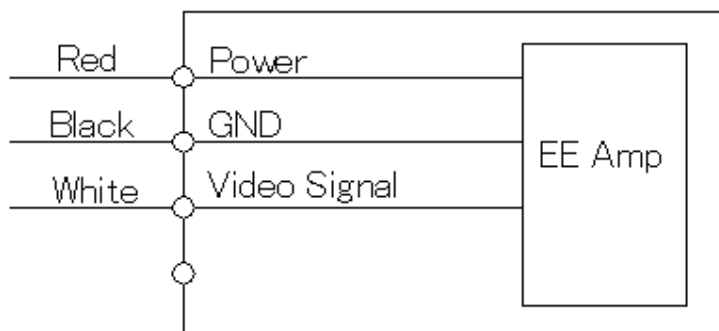

Type of Optical Measurement

Average - Peak

Weight

82g

Operating Temperature

-10°C - +50°C

Wiring Diagram

Download