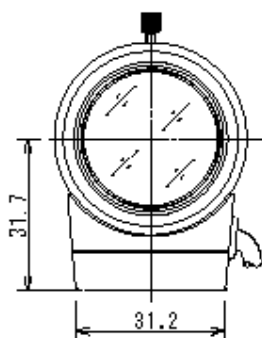

CCTV Lenses/Model : 13VA2812AS

Close

[CCTV Lenses](#)

13VA2812AS

SPECIFICATIONS

		13VA2812AS
Imager Size		1/3
Mount Type		CS
Focal Length		2.8 - 12mm
Aperture Range		1.4 - 360
Angle of View (Horizontal x Vertical)	1/3	Wide 97.4° x 72.5° Tele 24.1° x 18.1°
	1/4	Wide 72.5° x 54.1° Tele 18.1° x 13.6°
	Focusing Range	
Operation	Focus	Manual with Lock
	Zoom	Manual with Lock
	Iris	Video Auto Iris
Filter Size		-
Back Focus(in air)		Wide 8.61 - Tele 19.90mm
Input Voltage(Maximum Electric Power Consumption)		DC8.5 - 16V (50mA)
Input		VS or V Signal

Type of Optical Measurement

Average - Peak

Weight

82g

Operating Temperature

-10°C - +50°C

Wiring Diagram

Download