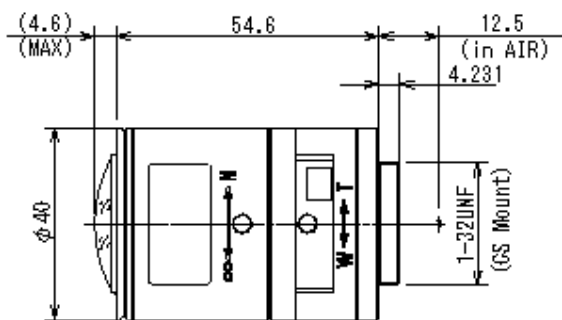

CCTV Lenses/Model : 13VA2812AS

Close

[CCTV Lenses](#)

13VA2812AS

SPECIFICATIONS

		13VA2812AS
Imager Size		1/3
Mount Type		CS
Focal Length		2.8 - 12mm
Aperture Range		1.4 - 360
Angle of View (Horizontal x Vertical)	1/3	Wide 97.4° x 72.5° Tele 24.1° x 18.1°
	1/4	Wide 72.5° x 54.1° Tele 18.1° x 13.6°
	Focusing Range	
Operation	Focus	Manual with Lock
	Zoom	Manual with Lock
	Iris	Video Auto Iris
Filter Size		-
Back Focus(in air)		Wide 8.61 - Tele 19.90mm
Input Voltage(Maximum Electric Power Consumption)		DC8.5 - 16V (50mA)
Input		VS or V Signal

Type of Optical Measurement

Average - Peak

Weight

82g

Operating Temperature

-10°C - +50°C

Wiring Diagram

Download